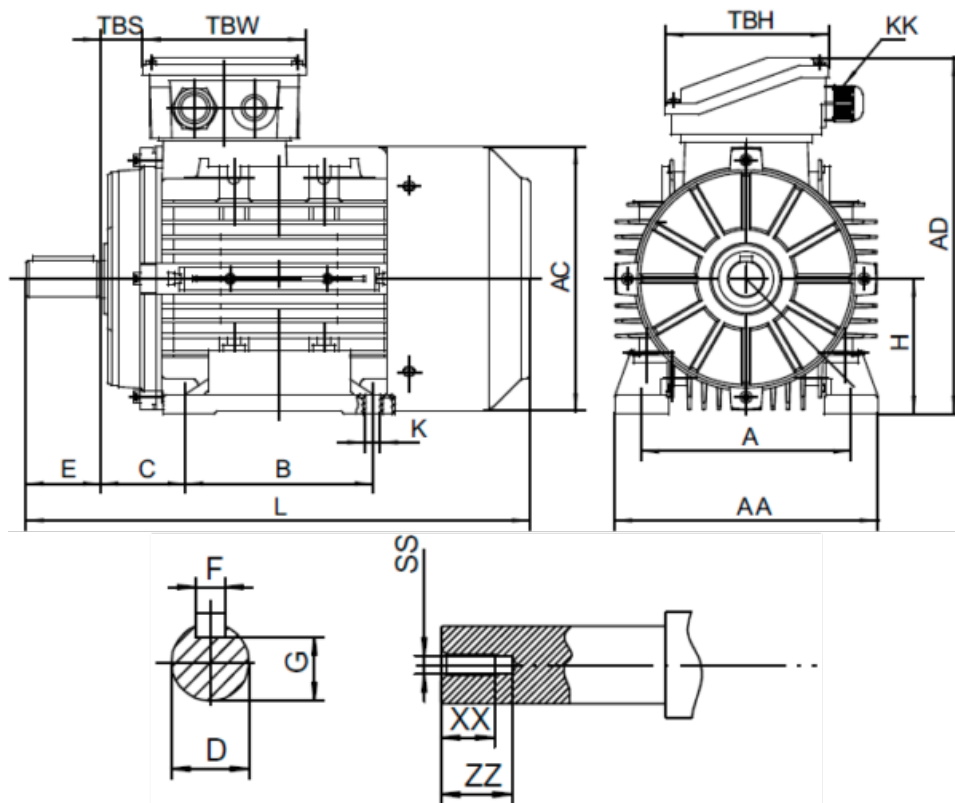

Data Sheet

Article number: 25160005541240

Description: Kleedrive T2A 801-4 0.55kw 1400 rpm UL/CSA
3x230/400V 50HZ IP55 B3 PTO

Measures

A = 125	F = 6	TBW = 109
AA = 160	G = 15.5	XX = 16
AC = Ø157	H = 80	ZZ = 21
AD = 214	KK = -	
B = 100	L = 277	
C = 50	SS = M6	
D = Ø19	TBH = 109	
E = 40	TBS = 26.5	